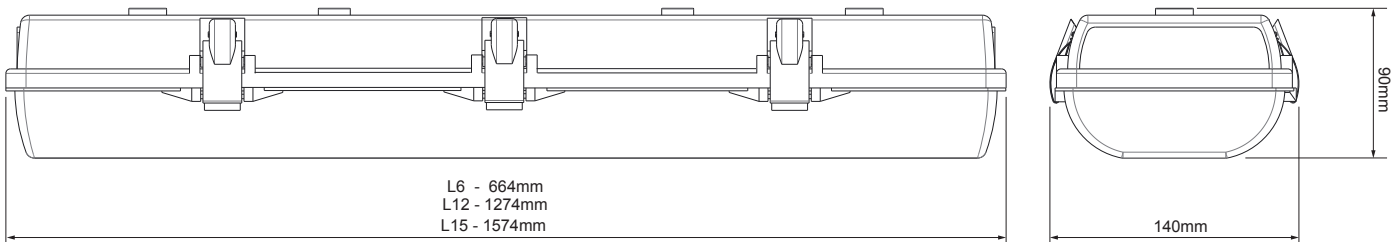

WP3 LED Weatherproof Batten IP65 - Galaxy with DALI Mains

CAT. NO. **659300GADM, 659303GADM, 659306GADM**

FEATURES

- Embedded Bluetooth for smart device connectivity.
- Low Power Wide Area Network type of communications utilising the LoRa platform.
- LoRa communication to maximise reliability, coverage and infiltration.
- iSmart™ temperature sensing technology for the LIION battery.
- Electronics designed to lengthen the life of the battery, minimising maintenance costs.
- A premium range of LED weatherproof battens.
- Available in 2 foot, 4 foot or 5 foot lengths.
- Tri-colour LED selection.
- LED Light source life:
  - 150,000hrs, L80 B50 at ambient temperature of 25°C.
  - 250,000hrs, L70 B50 at ambient temperature of 25°C.
- CRI > 90
- Environmentally friendly battery.
- 5 Year warranty.
- Designed and Manufactured in Australia.

DIMENSIONS

Legrand - Australia
1300 369 777
www.legrand.com.au
ABN 31 000 102 661

Legrand - New Zealand
0800 476 009
www.legrand.co.nz

Refer to your group buying office, Legrand Sales Representative or Legrand Sales Office for pricing.

Please note: specifications are subject to change without prior notice.

LE14856AB

10/2024